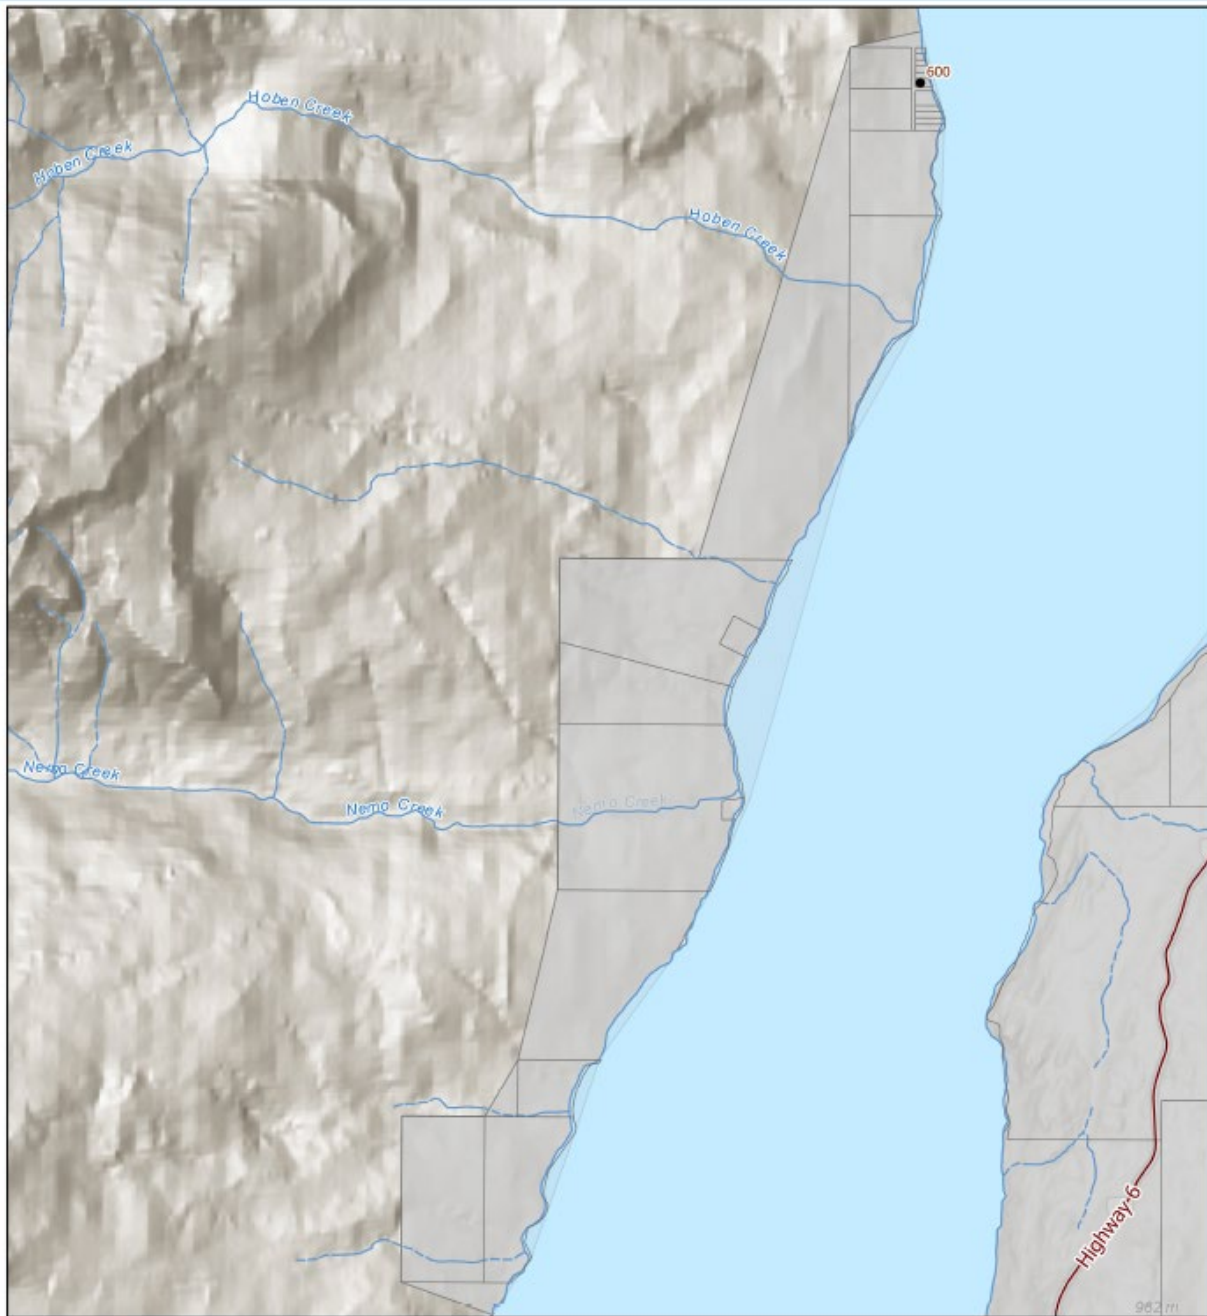

**REGIONAL DISTRICT OF
CENTRAL KOOTENAY
EMERGENCY
OPERATIONS CENTRE**

EOC Phone: 250-352-7701 or 1-866-522-7701
Current Emergency Information:
rdck.ca/EOCinfo
Register to receive emergency notifications:
rdck.ca/notifications
To report a flood, landslide, spill or other hazards:
1-800-663-3456

Nemo Creek Wildfire Evacuation Alert Rescind

- Streets
- Addresses
- Legal Parcels
- Evacuation Rescind

Map Scale: 1:28,294

0 0.33 0.65 1.3 km

The mapping information shown are approximate representations and should only be used for reference purposes. The Regional District of Central Kootenay is not responsible for any errors or omissions on this map.